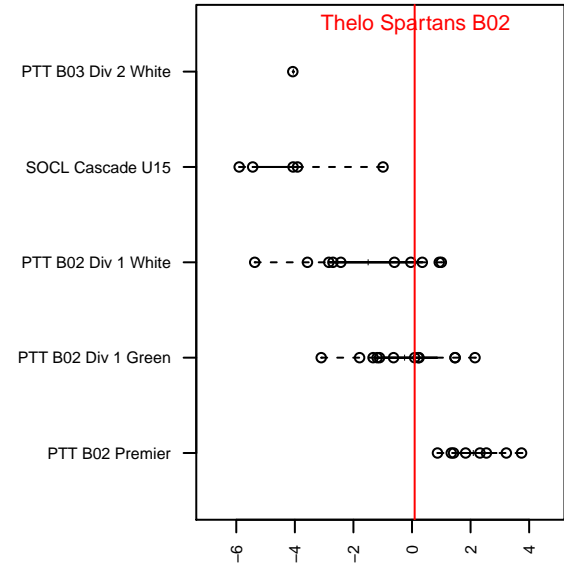

Thelo Spartans B02

Thelo United Futbol
Milwaukie, OR
B02 total strength=1300
attack=7.74 defense=4.13
fall league = PTT B02 Div 1 Green

alt names used:
TUFC Spartans
Thelo United FC 02B Spartans

Venues played:
2016 Beaverton Cup BU15 Silver
2016 PTT B02 Division 1 Green

**attack and defense variance (black dot)
relative to other teams
and top 10 in region**

**attack and defense rating
relative to others at age
and all opponents in last 13 months**

Performance relative to 13 month average